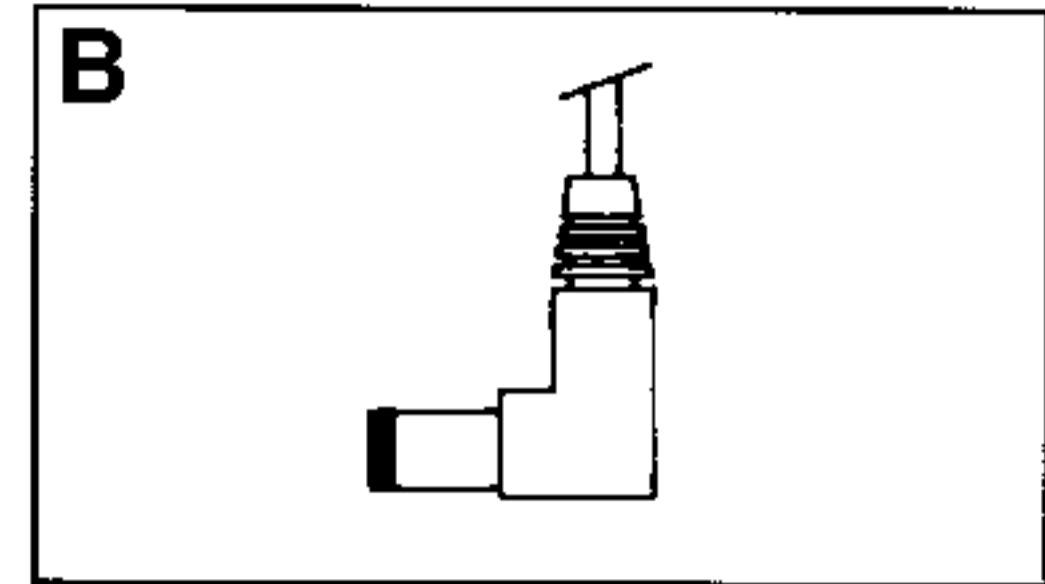

Plug Type

A
STRAIGHT PLUG

B
ANGLE PLUG

Connector Type

C
MONO PLUG

D
WITH GROOVE TYPE

UNIT: mm

PLUG NO.	PLUG NAME	A	B	C	D	PLUG OUTLINE
PL01A	MALE PLUG	2.5	10-12			
PL01B	MALE PLUG	3.5	10-15			
PL02A	STEREO PLUG	2.5	10-15			
PL02B	STEREO PLUG	3.5	10-15			
PL03A	FEMALE PLUG	5.5	2.5	8-14		
PL03B	FEMALE PLUG	5.5	2.1	8-14		
PL03C	FEMALE PLUG	5.0	2.5	8-14		
PL03D	FEMALE PLUG	5.0	2.1	8-14		
PL03E	FEMALE PLUG	3.8	1.35	8-14		
PL03F	FEMALE PLUG	3.8	1.05	8-14		
PL03G	FEMALE PLUG	3.5	1.35	7-14		
PL03H	FEMALE PLUG	5.5	2.0	8-14		
PL03I	FEMALE PLUG	5.0	2.0	8-14		
PL03J	FEMALE PLUG	5.5	2.45	8-14		
PL03K	FEMALE PLUG	5.5	2.6	8-14		
PL03M	FEMALE PLUG	3.5	1.3	7-14		
PL04A	EIAJ-1	2.35	0.7	9.5		
PL04B	EIAJ-2	4.0	1.7	9.5		
PL04C	EIAJ-3	4.75	1.7	9.5		
PL05A	EIAJ-4	5.5	3.3	1.0	9.5	
PL05B	EIAJ-5	6.5	4.4	1.37	9.5	