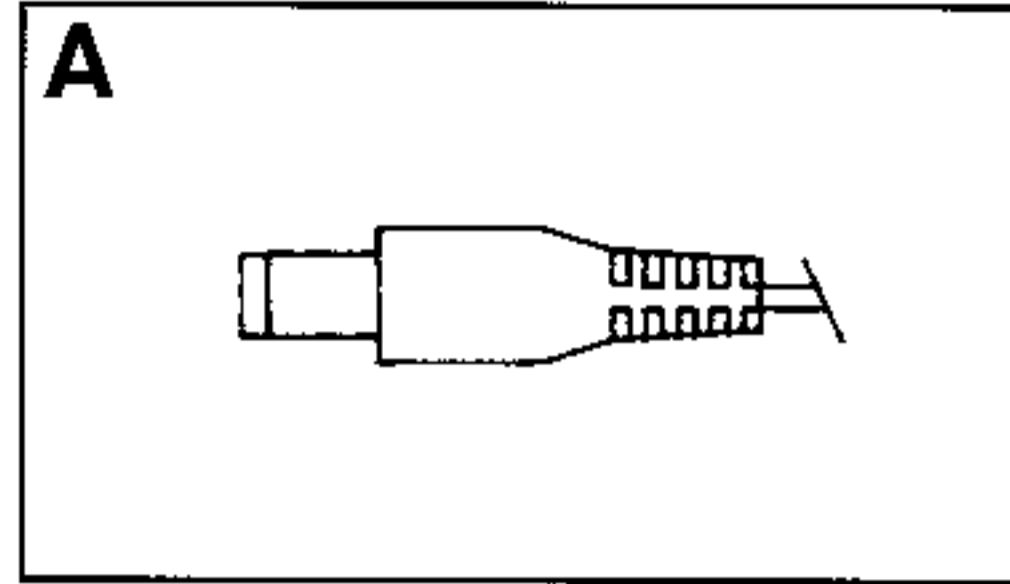

Plug Type

A
STRAIGHT PLUG

B
ANGLE PLUG

Connector Type

C
MONO PLUG

D
WITH GROOVE TYPE

UNIT: mm

PLUG NO.	PLUG NAME	A	B	C	D	PLUG OUTLINE
PL01A	MALE PLUG	2.5	10-12			
PL01B	MALE PLUG	3.5	10-15			
PL02A	STEREO PLUG	2.5	10-15			
PL02B	STEREO PLUG	3.5	10-15			
PL03A	FEMALE PLUG	5.5	2.5	8-14		
PL03B	FEMALE PLUG	5.5	2.1	8-14		
PL03C	FEMALE PLUG	5.0	2.5	8-14		
PL03D	FEMALE PLUG	5.0	2.1	8-14		
PL03E	FEMALE PLUG	3.8	1.35	8-14		
PL03F	FEMALE PLUG	3.8	1.05	8-14		
PL03G	FEMALE PLUG	3.5	1.35	7-14		
PL03H	FEMALE PLUG	5.5	2.0	8-14		
PL03I	FEMALE PLUG	5.0	2.0	8-14		
PL03J	FEMALE PLUG	5.5	2.45	8-14		
PL03K	FEMALE PLUG	5.5	2.6	8-14		
PL03M	FEMALE PLUG	3.5	1.3	7-14		
PL04A	EIAJ-1	2.35	0.7	9.5		
PL04B	EIAJ-2	4.0	1.7	9.5		
PL04C	EIAJ-3	4.75	1.7	9.5		
PL05A	EIAJ-4	5.5	3.3	1.0	9.5	
PL05B	EIAJ-5	6.5	4.4	1.37	9.5	