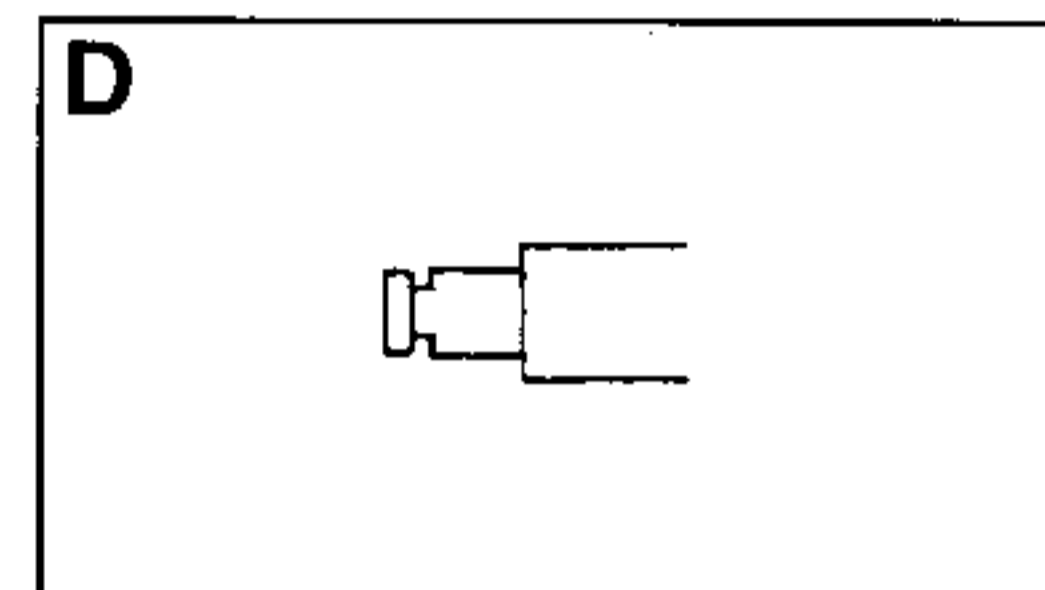

Plug Type

A
STRAIGHT PLUG

B
ANGLE PLUG

Connector Type

C
MONO PLUG

D
WITH GROOVE TYPE

UNIT: mm

PLUG NO.	PLUG NAME	A	B	C	D	PLUG OUTLINE
PL01A	MALE PLUG	2.5	10-12			
PL01B	MALE PLUG	3.5	10-15			
PL02A	STEREO PLUG	2.5	10-15			
PL02B	STEREO PLUG	3.5	10-15			
PL03A	FEMALE PLUG	5.5	2.5	8-14		
PL03B	FEMALE PLUG	5.5	2.1	8-14		
PL03C	FEMALE PLUG	5.0	2.5	8-14		
PL03D	FEMALE PLUG	5.0	2.1	8-14		
PL03E	FEMALE PLUG	3.8	1.35	8-14		
PL03F	FEMALE PLUG	3.8	1.05	8-14		
PL03G	FEMALE PLUG	3.5	1.35	7-14		
PL03H	FEMALE PLUG	5.5	2.0	8-14		
PL03I	FEMALE PLUG	5.0	2.0	8-14		
PL03J	FEMALE PLUG	5.5	2.45	8-14		
PL03K	FEMALE PLUG	5.5	2.6	8-14		
PL03M	FEMALE PLUG	3.5	1.3	7-14		
PL04A	EIAJ-1	2.35	0.7	9.5		
PL04B	EIAJ-2	4.0	1.7	9.5		
PL04C	EIAJ-3	4.75	1.7	9.5		
PL05A	EIAJ-4	5.5	3.3	1.0	9.5	
PL05B	EIAJ-5	6.5	4.4	1.37	9.5	

Output Plug Options

UNIT: mm

PLUG NO.	PLUG NAME	A	B	C	D	PLUG OUTLINE
PL06	UNIVERSAL					
PL07A	DIN PLUG	13.2	9.2	3PIN		
PL07B	DIN PLUG	13.2	9.2	4PIN		
PL07C	DIN PLUG	13.2	9.2	5PIN		
PL07D	DIN PLUG	13.2	9.2	5PIN		
PL07E	DIN PLUG	13.2	9.2	6PIN		
PL07F	DIN PLUG	13.2	9.2	7PIN		
PL07G	DIN PLUG	13.2	9.2	8PIN		
PL08A	MINI DIN PLUG	9.5	6.0	3 PIN		
PL08B	MINI DIN PLUG	9.5	6.0	4 PIN		
PL08C	MINI DIN PLUG	9.5	6.0	5 PIN		
PL08D	MINI DIN PLUG	9.5	6.0	6 PIN		
PL08E	MINI DIN PLUG	9.5	6.0	7 PIN		
PL08F	MINI DIN PLUG	9.5	6.0	8 PIN		
PL09A	FEMALE DIN PLUG	15	2.5/3.5	3PIN		
PL09B	FEMALE DIN PLUG	15	2.5/3.5	4PIN		
PL09C	FEMALE DIN PLUG	15	2.5/3.5	5PIN		
PL09D	FEMALE DIN PLUG	15	2.5/3.5	5PIN		
PL09E	FEMALE DIN PLUG	15	2.5/3.5	6PIN		
PL09F	FEMALE DIN PLUG	15	2.5/3.5	7PIN		
PL09G	FEMALE DIN PLUG	15	2.5/3.5	8PIN		
PL10A	RJ SERIES	4PIN				
PL10B	RJ SERIES	6PIN				
PL10C	RJ SERIES	8PIN				
PL11A	MOLEX 3.96mm	3PIN				
PL11B	MOLEX 3.96mm	4PIN				
PL11C	MOLEX 3.96mm	5PIN				
PL11D	MOLEX 3.96mm	6PIN				